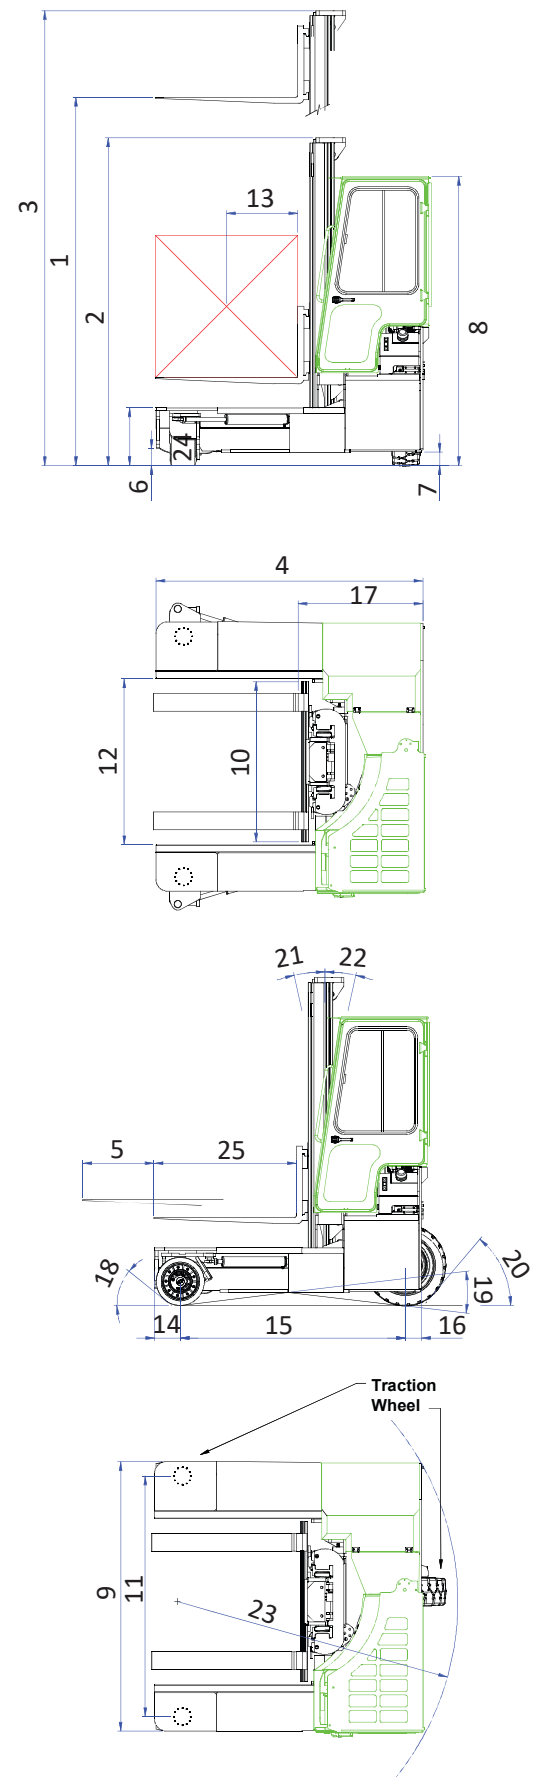

International Patent Application No. PCT/EP2014/053066; UK Patent Application No. GB 1302811.3

Features Include:

- Rubber Mounted Cabin
- AC Motor Technology
- Multi-Direction Operation
- Load Sensing Steering
- Curtis AC Software
- 4 Way Lever Positioning of Wheels
- 2 Wheel Drive

Distributed by:

Rev: LH17.07.0

Combilift has a policy of continuous product development and reserves the right to alter specifications without prior notice. Specifications and/or dimensions may vary from those illustrated in some countries.

Co. Monaghan
Ireland
+353 47 80500
info@combilift.com

C3000E - C5000E

combilift.com