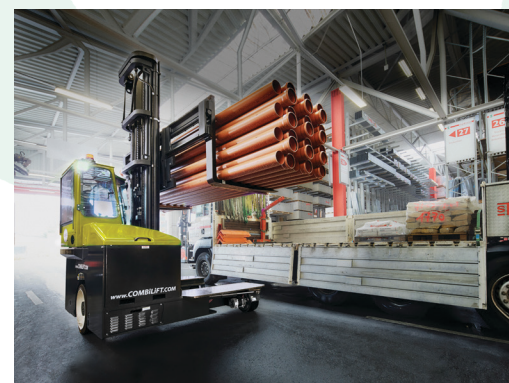

## C3000E - C5000E

The electric multi-directional forklift designed for the safe, space saving and productive handling of long and bulky loads.

COMBi C-Series

[combilift.com](http://combilift.com)

REF.	DESCRIPTION	C3000 E	C4000 E	C5000 E
1a	Max. Lift Height		4040mm	
1b	Freelift Height		0mm	
2	Height Mast Closed		2855mm	
3	Max. (Mast raised)		4870mm	
4	Overall Length	1950mm	2300mm	2500mm
5	Mast Travel	950mm	1300mm	1450mm
6	Ground Clearance Under Mast		150mm	
7	Ground Clearance to Centre of Wheelbase		110mm	
8	Height Over Cab (Without work lights)		2440mm	
9	Width		2270mm	
10	Outside Spread of Fork Arms		1350mm	
11	Track Front		2025mm	
12	Frame Opening		1400mm	
13	Load Centre Distance	450mm	600mm	600mm
14	Overhang Front		220mm	
15	Wheelbase	1545mm	1895mm	2045mm
16	Overhang Back		135mm	
17	Length From Face of Fork	1100mm	1100mm	1150mm
18	Approach Angle		45°	
19	Ramp Angle		17°	
20	Departure Angle		45°	
21	Forward Tilt		3°	
22	Backward Tilt		5°	
23	Minimum Outside Radius	2000mm	2325mm	2490mm
24	Platform Height		485mm	
25	Platform Length	850mm	1200mm	1350mm
A	Capacity	3000kg	4000kg	5000kg
B	Unladen Weight	6300kg	6650kg	6850kg
C	Maximum Ground Speed		10km/h	
D	Gradeability		10%	
E	Battery Capacity ( V / Ah)		80V / 620Ah	
F	Fork Section	50mm x 150mm x 850mm	50mm x 150mm x 1200mm	50mm x 150mm x 1350mm
G	405x305x220 Front Tyre (Solid Rubber)		OD 406mm / Width 220mm	
H	27 x 10-12 Rear Tyre		OD 680mm / Width 255mm	
I	Standard Colour		Green & Grey	
J	AC Electric Traction Motor x 2		80v / 5kW	
K	AC Electric Pump Motor		80V / 19kW	

### Features Include:

- Rubber Mounted Cabin
- AC Motor Technology
- Multi-Direction Operation
- Load Sensing Steering
- Curtis AC Software
- 4 Way Lever Positioning of Wheels
- 2 Wheel Drive