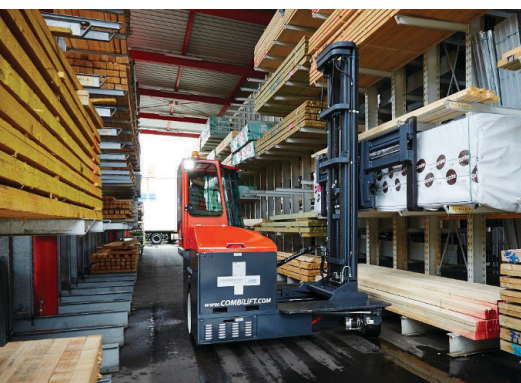

## C3000E - C5000E

The electric multi-directional forklift designed for the safe, space saving and productive handling of long and bulky loads.

COMBi C-Series

[combilift.com](http://combilift.com)

REF.	DESCRIPTION	C3000 E	C4000 E	C5000 E
1a	Max. Lift Height		4040mm	
1b	Freelift Height		0mm	
2	Height Mast Closed		2855mm	
3	Max. (Mast raised)		4870mm	
4	Overall Length	1950mm	2300mm	2500mm
5	Mast Travel	950mm	1300mm	1450mm
6	Ground Clearance Under Mast		150mm	
7	Ground Clearance to Centre of Wheelbase		110mm	
8	Height Over Cab (Without work lights)		2440mm	
9	Width		2270mm	
10	Outside Spread of Fork Arms		1350mm	
11	Track Front		2025mm	
12	Frame Opening		1400mm	
13	Load Centre Distance	450mm	600mm	600mm
14	Overhang Front		220mm	
15	Wheelbase	1545mm	1895mm	2045mm
16	Overhang Back		135mm	
17	Length From Face of Fork	1100mm	1100mm	1150mm
18	Approach Angle		45°	
19	Ramp Angle		17°	
20	Departure Angle		45°	
21	Forward Tilt		3°	
22	Backward Tilt		5°	
23	Minimum Outside Radius	2000mm	2325mm	2490mm
24	Platform Height		485mm	
25	Platform Length	850mm	1200mm	1350mm
A	Capacity	3000kg	4000kg	5000kg
B	Unladen Weight	6300kg	6650kg	6850kg
C	Maximum Ground Speed		10km/h	
D	Gradeability		10%	
E	Battery Capacity ( V / Ah)		80V / 620Ah	
F	Fork Section	50mm x 150mm x 850mm	50mm x 150mm x 1200mm	50mm x 150mm x 1350mm
G	405x305x220 Front Tyre (Solid Rubber)		OD 406mm / Width 220mm	
H	27 x 10-12 Rear Tyre		OD 680mm / Width 255mm	
I	Standard Colour		Green & Grey	
J	AC Electric Traction Motor x 2		80v / 5kW	
K	AC Electric Pump Motor		80V / 19kW	